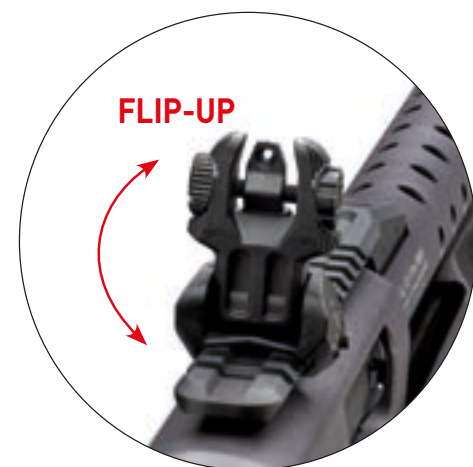

SDASS

PRO TELESCOPIC STAGE 2

The parallel comb construction makes the shotgun extremely fast on the target, with a less felt recoil on the operator face. The ergonomic collapsible stock has a three positions adjustable cheek-rest, all with no protruding parts. CERAKOTE

coating on the frame and cooling jacket, 2-tones logo, satin surfacing of all components, the SDASS PRO STAGE 2 is a pump shotgun with extremely high quality standard.

PROOF TESTED AT 1630 BAR

LAW ENFORCEMENT

L'impostazione lineare della piega calcio rende il fucile estremamente veloce sul bersaglio, con minore rinculo sul volto dell'operatore. Il calcio telescopico ergonomico ha un nasello regolabile in tre posizioni, il tutto privo di parti sporgenti. Rivestimento CERAKOTE su carcassa e copricanna, logo 2 toni, superficie satinata di tutti i componenti, SDASS PRO STAGE 2 è un fucile a pompa con standard qualitativi estremamente elevati.

Culata con un comb recto que hace que sea extremadamente rápida en el encare, sensación mínima de retroceso. Culata plegable ergonómica con carrillera ajustable en tres posiciones. Recubrimiento CERAKOTE en carcasa, logotipo de 2 tonos, superficie satinada en todos los componentes, la SDASS PRO STAGE 2 es una escopeta pump con un estándar de calidad extremadamente alto.

Конструкция приклада с параллельным гребнем позволяет быстро навести ружье на цель, и уменьшает чувство отдачи на щеке стрелка. Эргономичный складной приклад имеет регулируемый в трех положениях упор для щеки без выступающих частей. Покрытие CERAKOTE на раме и охлаждающей рубашке, 2-цветный логотип, матовое покрытие всех компонентов, SDASS PRO STAGE 2 - это помповое ружье с чрезвычайно высоким стандартом качества.

SDASS PRO TELESCOPIC STAGE 2