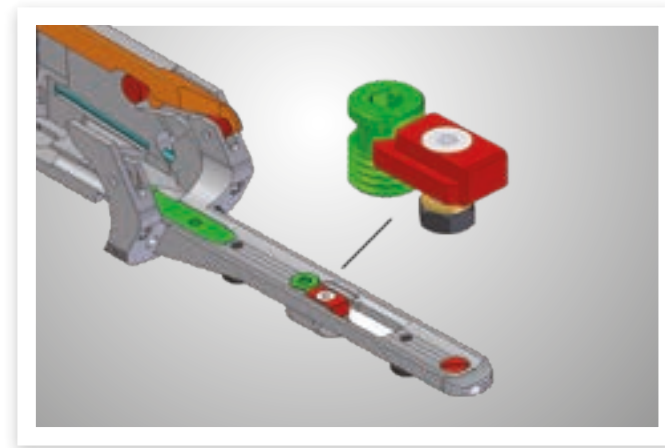

THE RECEIVER IS PRECISION MACHINED FROM FORGED STEEL (FIELD VERSIONS) OR FORGED ERGAL 55 (AL VERSIONS). 100% MANUFACTURED ON CNC MULTI-AXIS MACHINING CENTRES, THE MECHANISM IS THE SYMBOL OF THE EXTREME INDUSTRIAL STANDARD ACHIEVED BY FABARM.

- **IT** La bascula è ottenuta lavorando con precisione un blocco di acciaio forgiato (versioni FIELD) o ERGAL 55 (versioni AL). Prodotta al 100% su centri CNC multi-asse, il meccanismo è l'esempio dell'elevato standard di lavorazione industriale raggiunto da FABARM.
- **ES** La bascula está perfectamente mecanizada a partir de acero forjado (Versión FIELD) o ERGAL 55 (Versión AL). 100% fabricado en centros de mecanizado multi-ejes de última generación. El mecanismo es el símbolo de la extrema calidad en los procesos productivos de FABARM.
- **RU** Ствольная коробка изготовлена из ковanej стали (версии FIELD) или сплава Ergal 55 (версии AL). На 100% изготовленные на высокотехнологичных станках CNC, они – настоящий символ высочайших промышленных стандартов, достигнутых FABARM.

AN ADJUSTABLE OPENING TENSION SYSTEM TO KEEP A TIGHTEN SHOTGUN EVEN AFTER YEARS OF HEAVY USE.

- **IT** Un sistema di regolazione della tensione di apertura per garantire un fucile correttamente tensionato anche dopo anni di intenso utilizzo.
- **ES** Un sistema de apertura ajustable mantiene la escopeta ajustada a lo largo de los años.
- **RU** Функция регулировки усилия открытия стволов позволяет избежать ощущения «разбалтывания» даже после большого настрела.