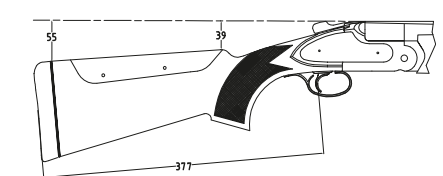

STL CONFIGURATION 6