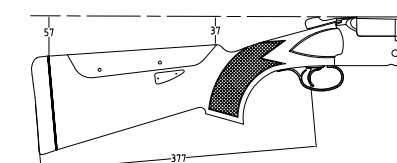

ELOS N2 RS SPORTING

GAUGE	12/3" (12/76)
CHOKES	71/28" - 76/30" - 81/32"
RIB (mm)	TAPERED 10-8
	PISTOL WITH ADJUSTABLE COMB
	377
	ROUNDED
WOOD FINISH	OILED / BLACK SATIN COMB
RECEIVER	FORGED STEEL
RECEIVER FINISH	BLACK SATIN
	ABS CASE
KG	3,55 - 3,70

ELOS N2 RS SPORTING