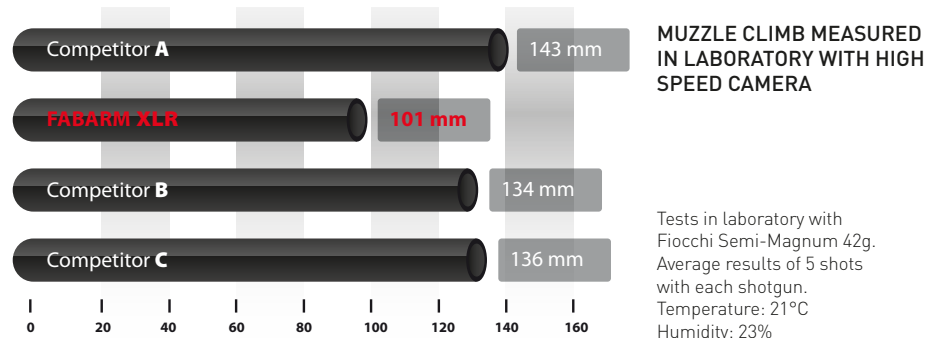

FEATURES & BENEFITS

XLR-L4S

THE MOST STABLE SEMI-AUTO WHEN FIRING

IL FUCILE PIÙ STABILE ALLO SPARO
LA SEMI AUTOMATICA MÁS ESTABLE AL SER DISPARADA
НАИБОЛЕЕ СТАБИЛЬНОЕ ПРИ СТЕЛБЕ РУЖЬЕ

THE SIGHTING CORRECTION (AT 35 METERS) BETWEEN TWO SHOTS IS WITH THE XLR UP TO 30% LOWER THAN COMPETITORS.

- IT La correzione del puntamento (a 35 metri) tra due colpi con l'XLR è fino al 30% inferiore dei concorrenti.
- ES La corrección de la vista (a 35 metros), entre 2 tiros es con el XLR hasta 30% más bajo que los de la competencia.
- RU Компенсация прицеливания (на 35 м) при втором выстреле из XLR на 30% меньше, чем у конкурентов.

FRONT RELOADING SPRING

THE RELOADING SPRING ON THE MAGAZINE TUBE, IS PERFECTLY PARALLEL TO THE BARREL AXIS. IT PROVIDES A BETTER STABILITY WHEN FIRING THAN THE SHOTGUNS WITH THE SPRING IN THE STOCK, WHERE THERE IS AN ANGLE OF APPROXIMATELY 15° BETWEEN THE BARREL AND THE SPRING.

- IT La molla di riarmo posizionata sul tubo serbatoio è perfettamente parallela alla canna. Questo consente una migliore stabilità allo sparo, superiore a quella dei fucili con molla nel calcio dove l'angolo tra la canna e la molla è di circa 15°.
- ES El resorte de recarga en el cargador, esta perfectamente paralelo al eje del cañón, proporcionando una mejor estabilidad al disparar que las escopetas con el resorte situados en la culata, donde el ángulo es aproximadamente de 15° entre el cañón y el resorte.
- RU Возвратная пружина в подствольном магазине точно параллельна стволу. Это помогает достичь большей стабильности по сравнению с размещением такой пружины в прикладе, когда пружина располагается под углом 15°.

FLUID DESIGN, EASY ASSEMBLY