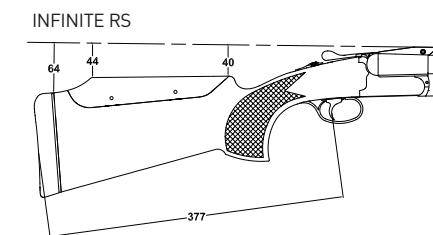

INFINITE RS

GAUGE	12/3" (12/76)
CHOKES	76/30" - 81/32"
RIB (mm)	EXIS HP (5): CYL-SHORT-MEDIUM-LONG-XTREME
	TAPERED 10-8 IN ERGAL
	MONTE CARLO WITH ADJUSTABLE COMB
	377
	SEMI-BEAVERTAIL
WOOD FINISH	OILED
RECEIVER	FORGED STEEL
RECEIVER FINISH	BLACK SATIN
	ADAPTIVE
KG	3,65 - 3,75