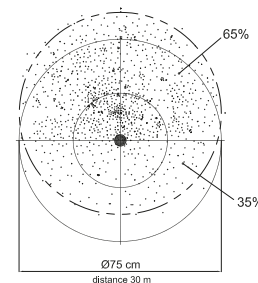

Rib 2: 65 / 35%

ELOS N2 SPORTING SYREN

ELOS N2 ELEVATE SYREN

GAUGE	12/3" (12/76)	12/3" (12/76)
	71/28" - 76/30"	76/30"
CHOKES	EXIS HP (4): SHORT - MEDIUM LONG - XTREME	EXIS HP (5) CYL - SHORT - MEDIUM LONG - XTREME
RIB (mm)	TAPERED 10-8 MONTE CARLO WITH ADJUSTABLE COMB	TAPERED 10-8 (DELIVERED WITH 2 RIBS) MONTE CARLO WITH ADJUSTABLE COMB
	355	352
	TULIP	TULIP
WOOD FINISH	TRIWOOD	TRIWOOD
RECEIVER	FORGED STEEL	FORGED STEEL
RECEIVER FINISH	BLACK SATIN	BLACK SATIN
	ABS SYREN	ABS SYREN
KG	3,35 - 3,50	3,45 - 3,50