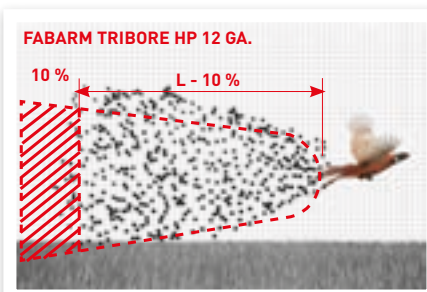

FEATURES & BENEFITS

XLR-L4S

TRIBORE HP

- EXTRA LONG FORCING CONE**
 IT Cono di raccordo extra lungo
 ES Cono extra largo
 RU Экстра длинный пульный вход
- OVER BORED AREA: 18,7 MM**
 IT Zona sovralesata: 18,7 mm
 ES Anima: 18,7 mm
 RU Диаметр канала ствола: 18,7 mm

WITH A TRADITIONAL 12 GAUGE BARREL (Ø 18,4 MM) THE FRICTION OF THE SHOTS INSIDE OF THE BARREL IS IMPORTANT. THESE SHOTS WILL BE DEFORMED AND WILL HAVE A LOSS OF SPEED COMPARED TO THE SHOTS WHICH WERE IN THE MIDDLE OF THE BARREL. BY CONSEQUENCE, WITH A LARGE SPEED DIFFERENCE BETWEEN ALL THE SHOTS CONTAINED IN THE SHOTSHELL, THE DISTRIBUTION OF THE SHOTS IN FLIGHT IS VERY ELONGATED AND GENERATES PROBLEMS TO HAVE AN EFFICIENT AND ACCURATE SHOT.

THE TRIBORE HP BARREL REDUCES THE FRICTION BETWEEN THE TUBE AND THE SHOTS. THE SPEED OF ALL THE SHOTS IS MUCH MORE UNIFORM SO THAT THE DISTRIBUTION OF THE SHOTS IN FLIGHT IS MUCH MORE CONCENTRATED. SO A TRIBORE HP IS MUCH MORE EFFICIENT, WITH MORE IMPACTS, WHEN YOU HAVE TO SHOOT BIRDS OR TARGET IN MOVEMENT.