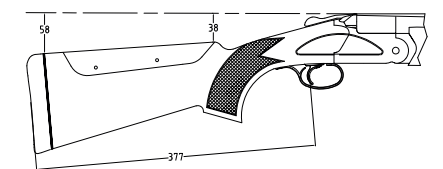

AXIS S&H AS