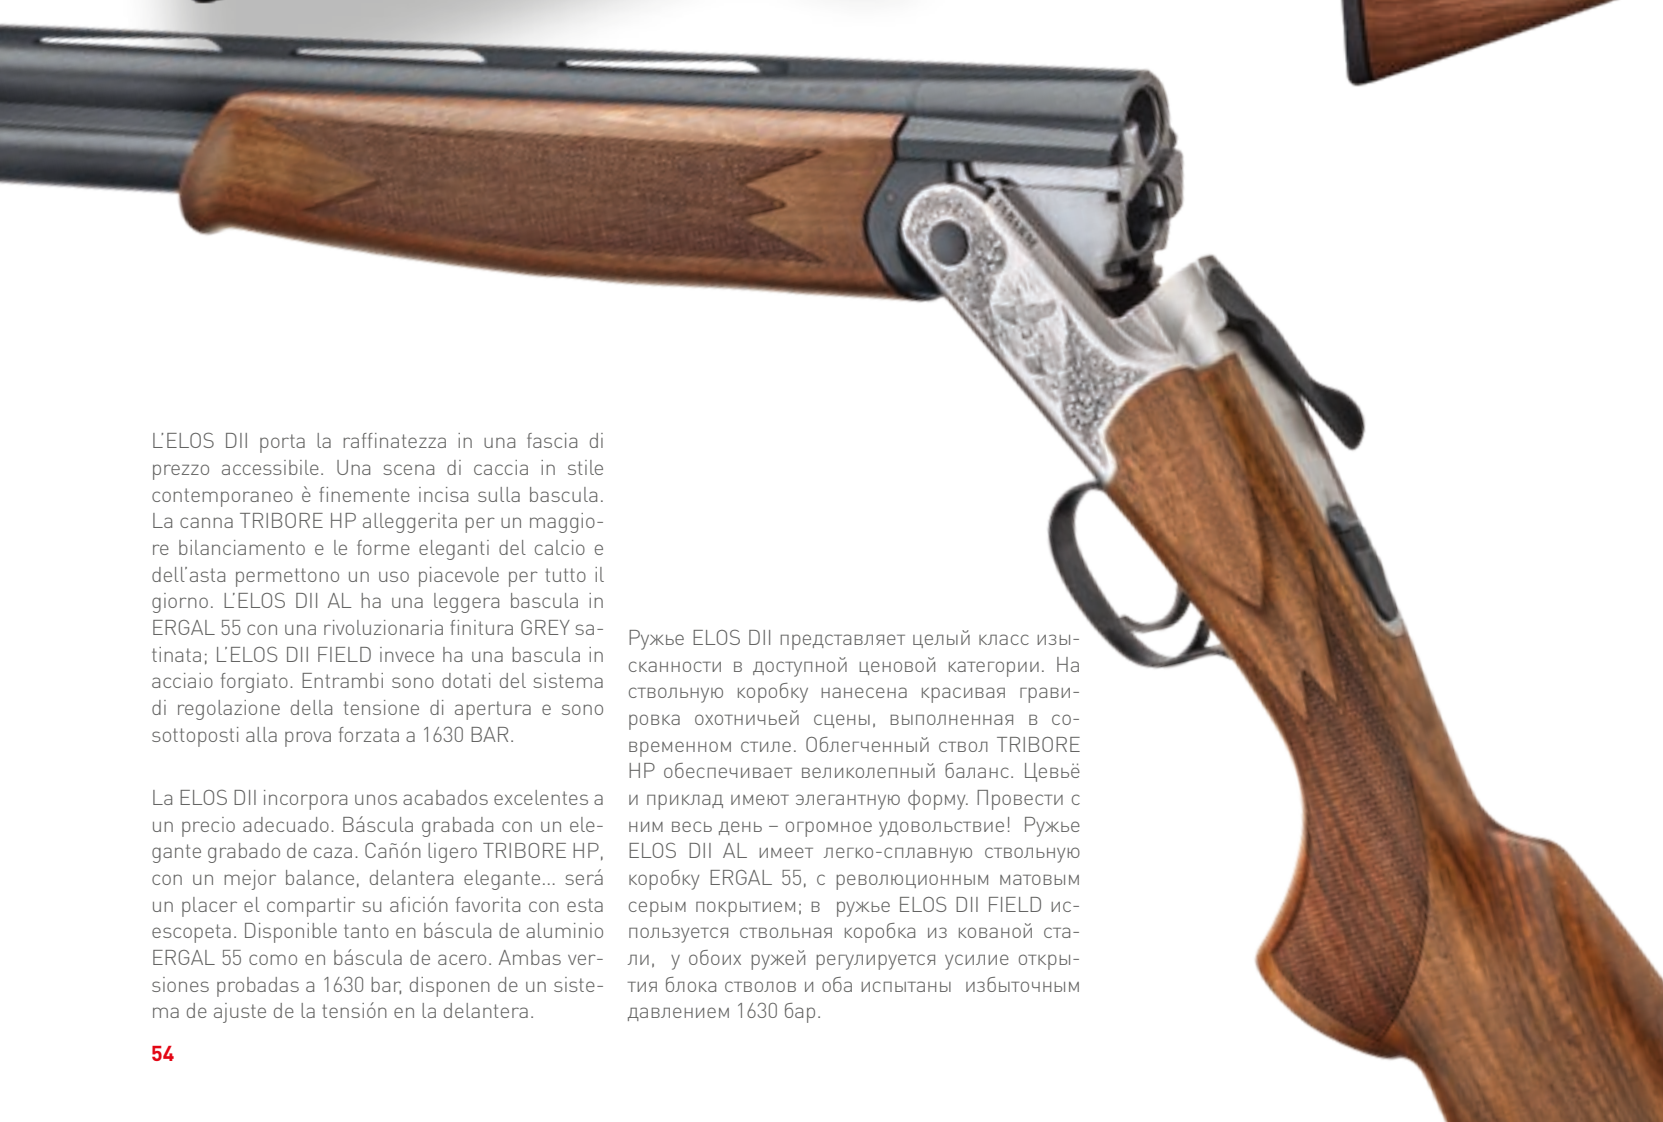

5 INNER HP (HYPERBOLIC PROFILE)
82 MM LONG.
5 INNER HP (profilo iperbolico)
82 mm di lunghezza.
5 INNER HP (perfil hiperbolico)
largo de 82 mm.
Пять вкладки INNER HP (гиперболический профиль) длиной 82мм.

INTEGRALE CASE

L'ELOS DII porta la raffinatezza in una fascia di prezzo accessibile. Una scena di caccia in stile contemporaneo è finemente incisa sulla bascula. La canna TRIBORE HP alleggerita per un maggiore bilanciamento e le forme eleganti del calcio e dell'asta permettono un uso piacevole per tutto il giorno. L'ELOS DII AL ha una leggera bascula in ERGAL 55 con una rivoluzionaria finitura GREY satinata; L'ELOS DII FIELD invece ha una bascula in acciaio forgiato. Entrambi sono dotati del sistema di regolazione della tensione di apertura e sono sottoposti alla prova forzata a 1630 BAR.

La ELOS DII incorpora unos acabados excelentes a un precio adecuado. Báscula grabada con un elegante grabado de caza. Cañón ligero TRIBORE HP, con un mejor balance, delantera elegante... será un placer el compartir su afición favorita con esta escopeta. Disponible tanto en báscula de aluminio ERGAL 55 como en báscula de acero. Ambas versiones probadas a 1630 bar, disponen de un sistema de ajuste de la tensión en la delantera.

Ружье ELOS DII представляет целый класс изысканности в доступной ценовой категории. На ствольную коробку нанесена красивая гравировка охотничьей сцены, выполненная в современном стиле. Облегченный ствол TRIBORE HP обеспечивает великолепный баланс. Цевье и приклад имеют элегантную форму. Провести с ним весь день – огромное удовольствие! Ружье ELOS DII AL имеет легко-сплавную ствольную коробку ERGAL 55, с революционным матовым серым покрытием; в ружье ELOS DII FIELD используется ствольная коробка из ковanej стали, у обоих ружей регулируется усилие открытия блока стволов и оба испытаны избыточным давлением 1630 бар.

	ELOS DII FIELD	ELOS DII AL
GAUGE	12/3" (12/76)	12/3" (12/76)
CHOKES	66/26" - 71/28" - 76/30"	61/24" - 66/26" - 71/28" - 76/30"
	INNER HP (5): CYL - SHORT	INNER HP (5): CYL - SHORT
	MEDIUM - LONG - XTREME	MEDIUM - LONG - XTREME
RIB (mm)	6	6
	PISTOL	PISTOL
	372	372
	TULIP	TULIP
WOOD FINISH	OILED	OILED
RECEIVER	FORGED STEEL	ERGAL 55
RECEIVER FINISH	NICKEL-PLATED	NICKEL-PLATED
	INTEGRALE	INTEGRALE
KG	3,08 - 3,23	2,65 - 2,85