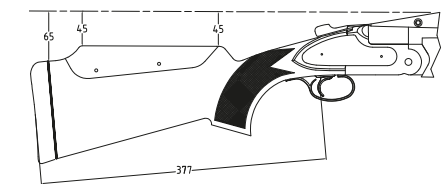

STL COMPETITION C6

GAUGE	12/3" (12/76)
CHOKES	EXIS HP (5): CYL - SHORT MEDIUM - LONG - XTREME
RIB (mm)	10-10
WOOD FINISH	PISTOL MICRO-METRIC 3D
RECEIVER	377
RECEIVER FINISH	TULIP
KG	GRADE 2,5 OILED
	FORGED STEEL
	TENIFER
	ADAPTIVE
	3,45 - 3,60

STL CONFIGURATION 2