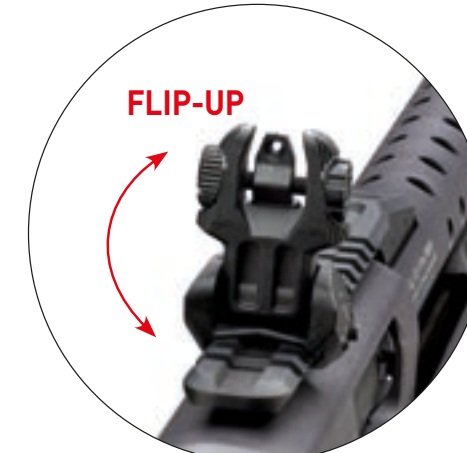

SDASS PRO FORCES STAGE 2

GAUGE	12/3" (12/76)
CHOKES	51 cm / 20"
CAPACITY	INNER HP ACCURACY + MUZZLE BREAK
FINISH	7+1 *
MATERIAL	CERAKOTE KARBON GREY
KG	PRO FORCES WITH FIXED COMB
	TACTICAL
	COMPOSITE
	320
	CARTON BOX
	3,43

(*) With 2^{3/4}" ammunitions